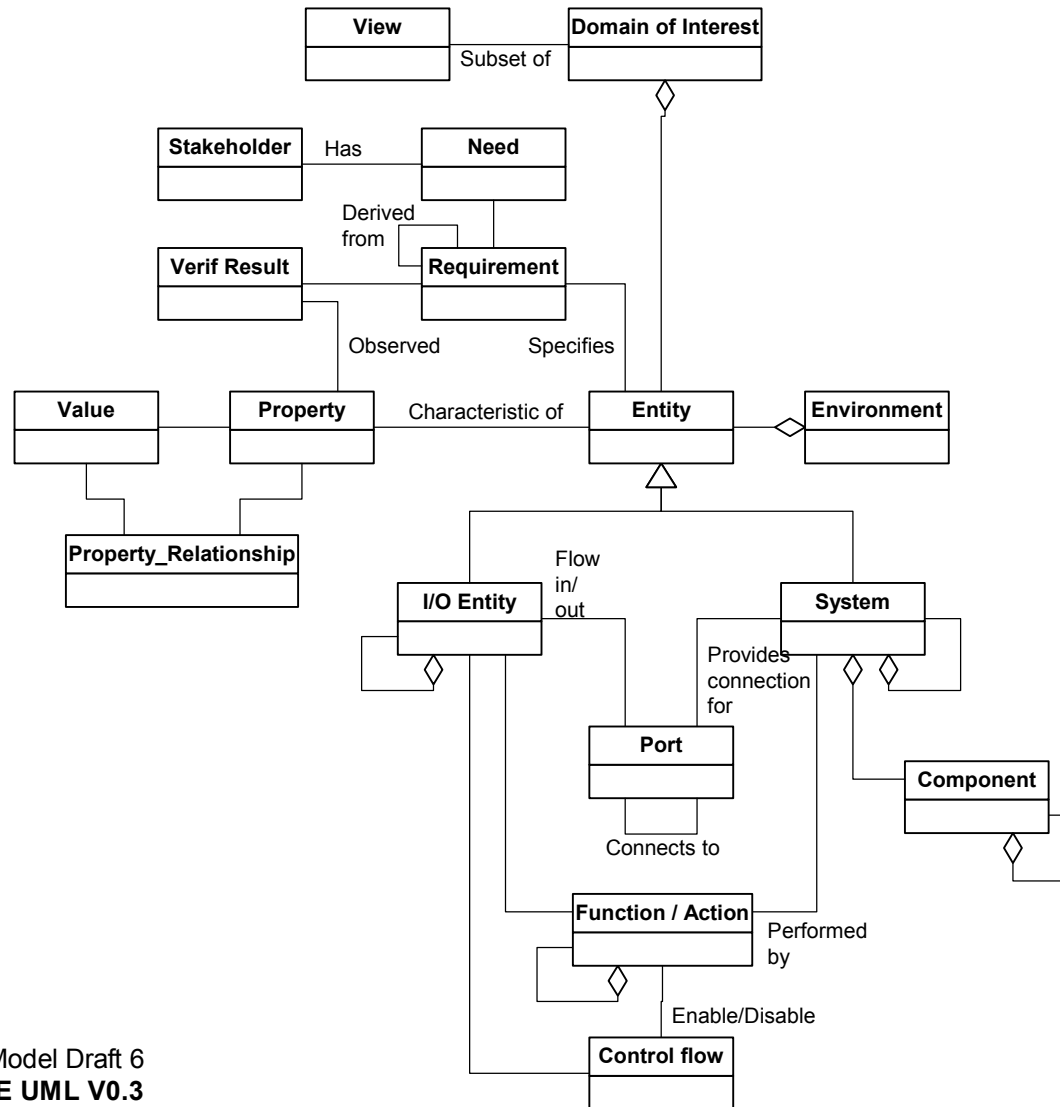

Proposed Update to SE
Conceptual Model Draft 6 &
Definitions

8/13/02

S. Friedenthal

Proposed Input to SE Conceptual Model (7/31/02)

S. A. Friedenthal (7/30/02)
 Partial nput to SE Conceptual Model Draft 6
**Refer to Reqts Analysis for SE UML V0.3
 for additonal concepts and definitions**

SE Conceptual Model (08/01/02)

Systems Engineering Domain Model (Technical)